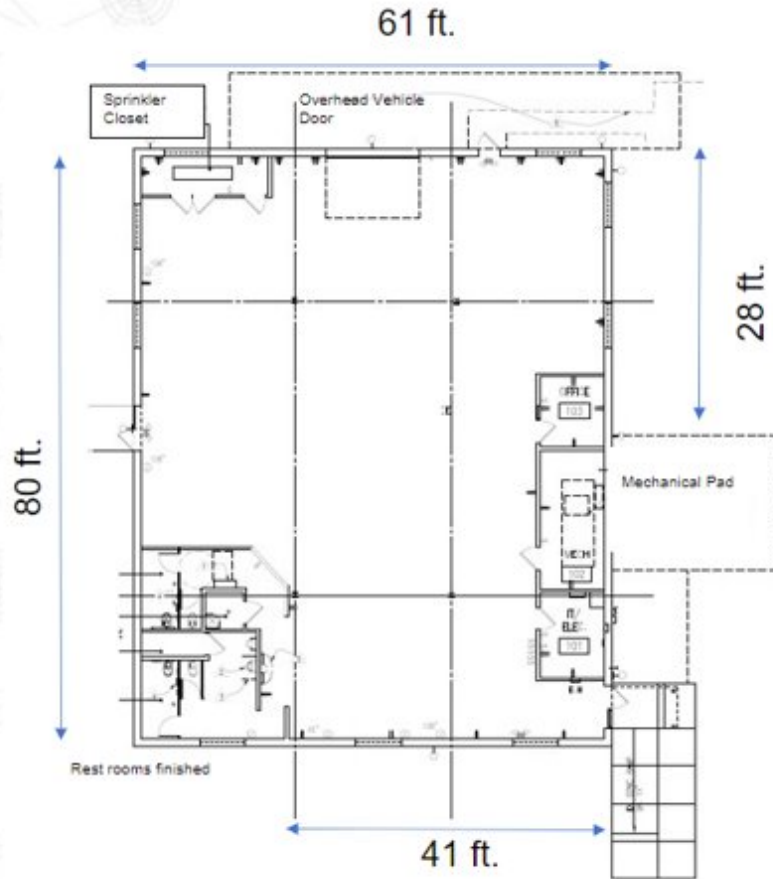

## 2,000 sq ft of Lab Space

- 28 Ft. High Ceilings
- 3 Garage Bay Doors
- Private Parking Area
- WiFi and Fiber connectivity
- Secured access
- Private parking through security entrance

### 1,2 00 sq ft of Lab Space

- 22 Ft. High Ceilings
- Loft Space for storage
- Dedicated internal meeting room, Kitchenette and Rest-Room in each bay
- Signage location on building
- 1200 sq. ft. Shared Class A Meeting space and common area in building
- Wi-Fi and Fiber connectivity
- Easy access to both track and front gate
- Locker Rooms and Showers in LTG Building

## Remote location on site: 4,000 sq ft of Lab Space

(Building approx. 60' X 82')

- 12 ft High Ceilings
- 8 ft height Garage door access
- Multiple configurations for up to 150 people events
- Office Space, 2 Restrooms, Kitchenette, and Workspace
- Tables, Chairs, TVs for presentations, etc. for Rent
- Direct access to ACM Highway Loop
- Adjacent to 20+ acre paved area- Possible testing area
- WIFI Connectivity
- Tenant special requests
- Shuttled to and from location & parking available