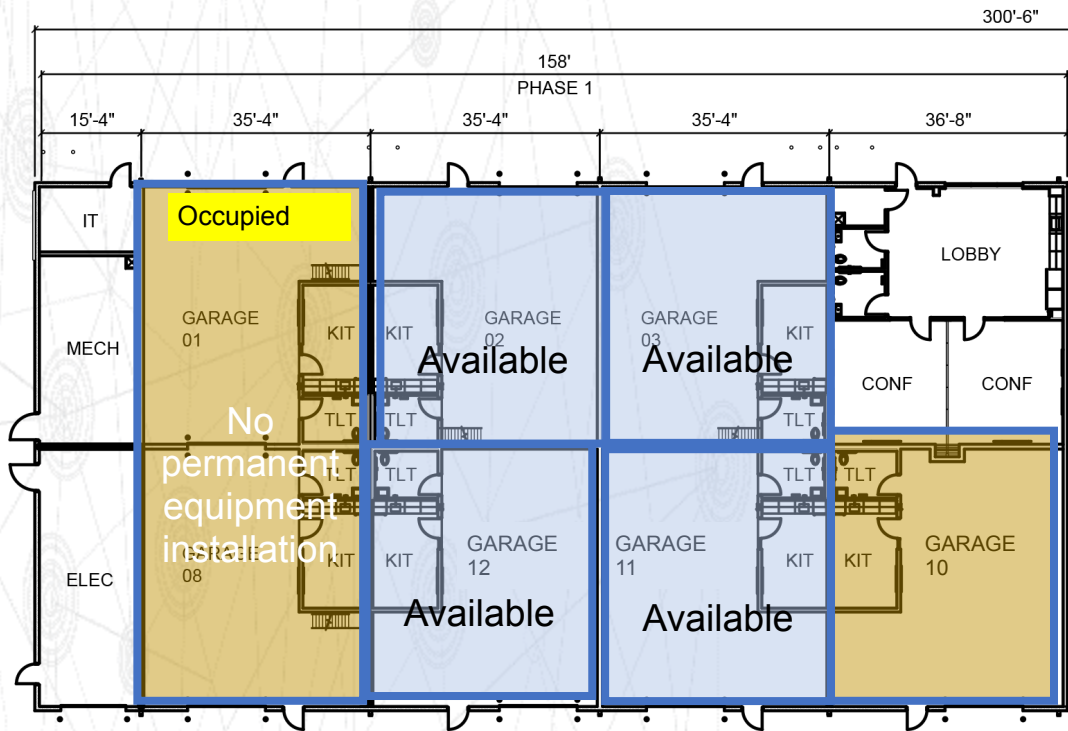

Short Term Garage Option