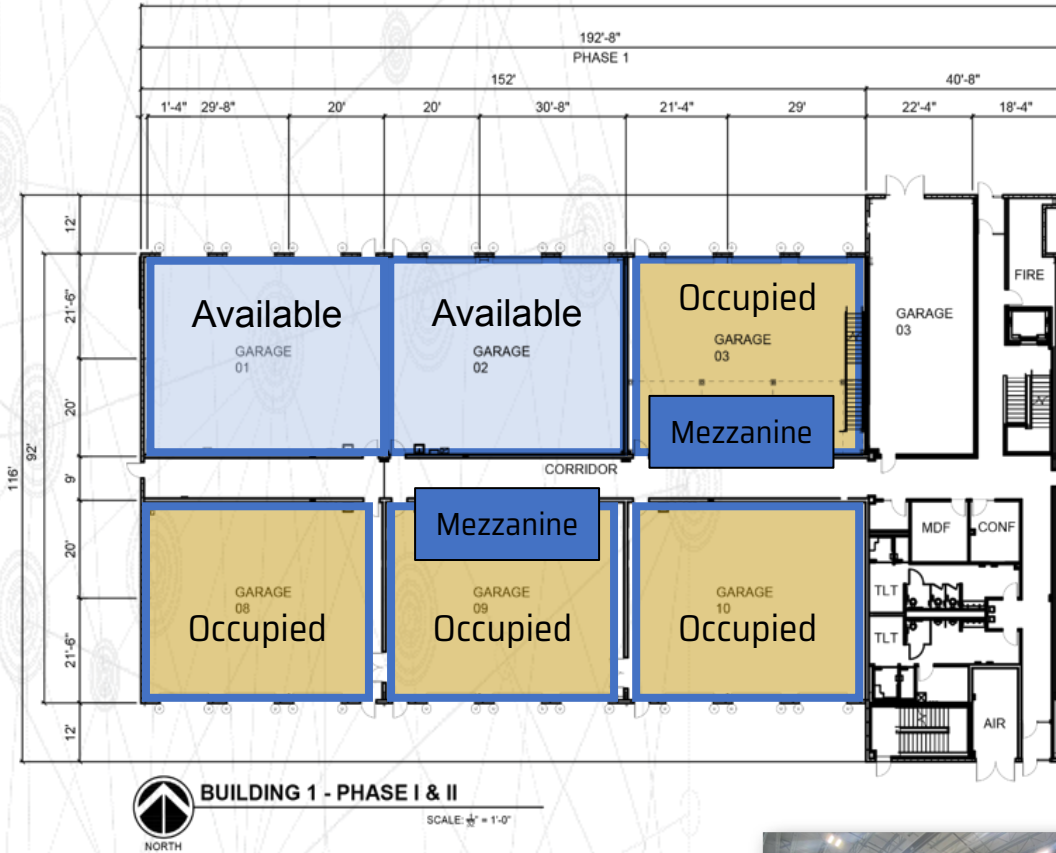

## 2,000 sq ft of Lab Space

- 28 Ft. High Ceilings
- 3 Garage Bay Doors
- Private Parking Area
- WiFi and Fiber connectivity
- Secured access
- Private parking through security entrance

### 1,2 00 sq ft of Lab Space

- 22 Ft. High Ceilings
- Loft Space for storage
- Dedicated internal meeting room, Kitchenette and Rest-Room in each bay
- Signage location on building
- 1200 sq. ft. Shared Class A Meeting space and common area in building
- Wi-Fi and Fiber connectivity
- Easy access to both track and front gate
- Locker Rooms and Showers in LTG Building

## Remote location on site: 4,000 sq ft of Lab Space

(Building approx. 60' X 82')

- 12 ft High Ceilings
- 8 ft height Garage door access
- Multiple configurations for up to 150 people events
- Office Space, 2 Restrooms, Kitchenette, and Workspace
- Tables, Chairs, TVs for presentations, etc. for Rent
- Direct access to ACM Highway Loop
- Adjacent to 20+ acre paved area- Possible testing area
- WIFI Connectivity
- Tenant special requests
- Shuttled to and from location & parking available