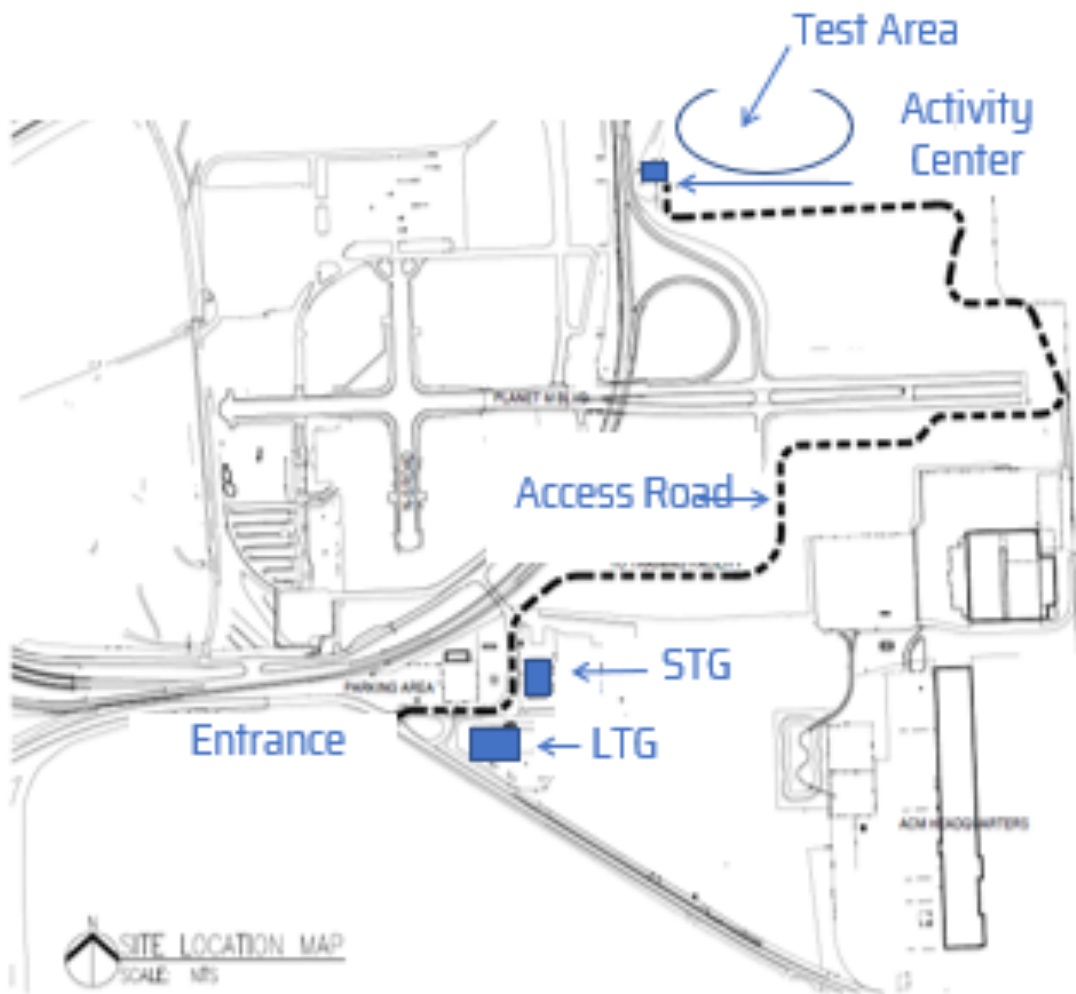

## Remote location on site: 4,000 sq ft of Lab Space

(Building approx. 60' X 82')

- 12 ft High Ceilings
- 8 ft height Garage door access
- Multiple configurations for up to 150 people events
- Office Space, 2 Restrooms, Kitchenette, and Workspace
- Tables, Chairs, TVs for presentations, etc. for Rent
- Direct access to ACM Highway Loop
- Adjacent to 20+ acre paved area- Possible testing area
- WIFI Connectivity
- Tenant special requests
- Shuttled to and from location & parking available

# Activity Center Option

# Building Locations and Access

## Location:

- LTG and STG Options are located next to the main entrance
- Activity Center Option is located inside the property
- Access to the interior is radio controlled and may necessitate some small wait times to access building
- Activity Center is adjacent to its own small “testing area”